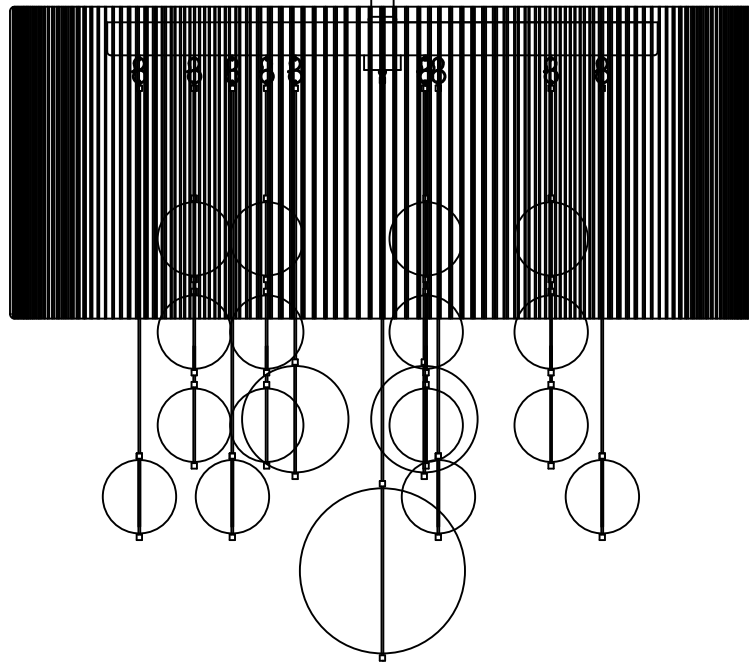

PROJECT: \_\_\_\_\_

FIXTURE TYPE: \_\_\_\_\_

LOCATION: \_\_\_\_\_

CONTACT/PHONE: \_\_\_\_\_

Model # **83227**

Collection imbuia™

Finish Chrome

Shade/  
Diffuser White String with Clear  
Blown Circle Glass

FIXTURE:  
Length/Dia. 16" [40.6cm]  
Width/Ext. ---  
Height 18.25" [46.2cm]

Maximum  
Hanging  
Height ---

Light Source/  
Bulb Info. (3) - G9, 40W, 120V

Included? Yes

Driver/  
Transformer

Input AC 120V

Dimmable Yes

Color

Lumens

Notes:

5.00" [12cm]

18.25" [46.2cm]

16.00" [40.6cm]